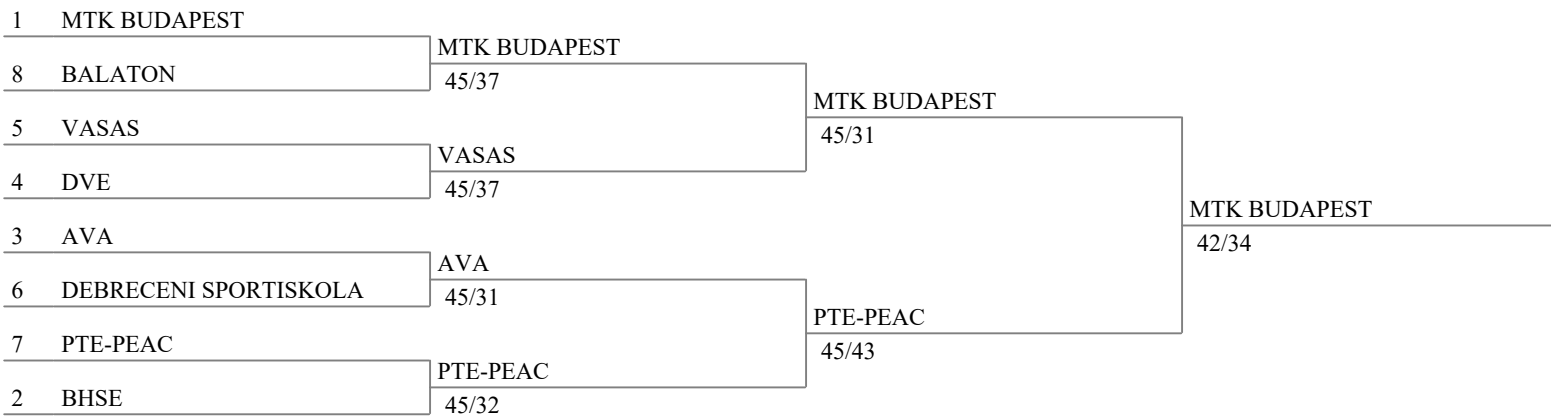

Tableau of 8

Semi-finals

Final